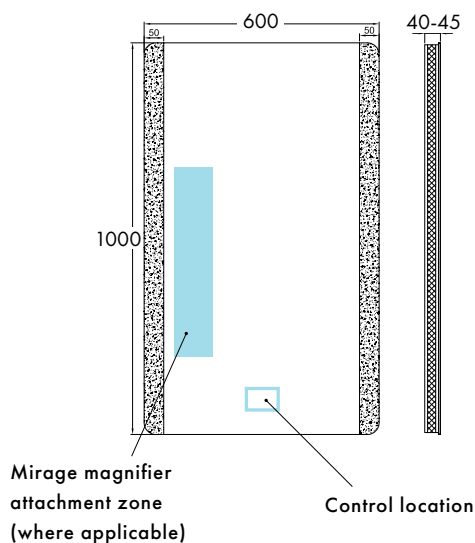

W 600

LED MIRROR

Click or scan for
installation manual

PRODUCT CODE

W60D

MEASUREMENTS		INSTALLATION
WIDTH	600mm	Wall mount (Split batten system)
HEIGHT	1000mm	Plug-in (Recessed GPO recommended)
DEPTH	40-45mm	Input voltage: 220-240v 50/60Hz

CONTROL OPTIONS	Code
Touch sensor with guide light	C1
Hand wave sensor within 9cm	C2

OPTIONAL ADD-ONS	Code
Bluetooth Speakers	BT
Mirage Magnifier	AMX5MW

LIGHTING SPECIFICATIONS

- Seamless LED lighting
- Superior colour rendering: CRI 90
- High-density design: 240 LEDs/m
- LED Lifetime >54,000h L80
- Adjustable colour temperature: CCT 2700K – 6500K
- Up to 12w per metre
- High efficacy, up to 1182 lumens per metre

GENERAL SPECIFICATION

- 5mm Guardian Glass UltraMirror® Plus
- Demister
- 1 hour power saving cut off
- RCM certified IP44 rated ModuBox®
- Up to 600mm cord length
- Modular construction for simplified servicing and longevity
- Form 15 compliant
- Dual lit
- Australian made & designed