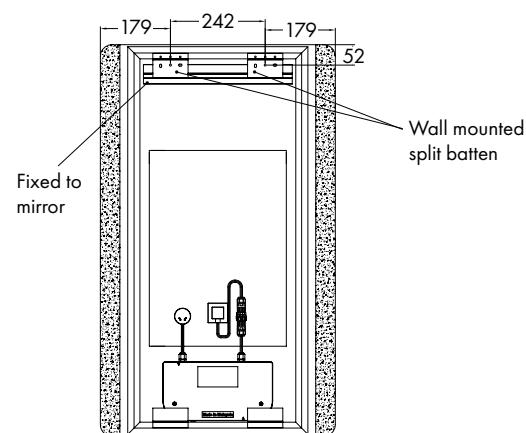

W 600

LED MIRROR

Click or scan for
installation manual

PRODUCT CODE

W60D

MEASUREMENTS		INSTALLATION
WIDTH	600mm	Wall mount (Split batten system)
HEIGHT	1000mm	Plug-in (Recessed GPO recommended)
DEPTH	40-45mm	Input voltage: 220-240v 50/60Hz

CONTROL OPTIONS	Code
Touch sensor with guide light	C1
Hand wave sensor within 9cm	C2

OPTIONAL ADD-ONS	Code
Bluetooth Speakers	BT
Mirage Magnifier	AMX5MW

LIGHTING SPECIFICATIONS

- Seamless LED lighting
- Superior colour rendering: CRI 90
- High-density design: 240 LEDs/m
- LED Lifetime >54,000h L80
- Adjustable colour temperature: CCT 2700K – 6500K
- Up to 12w per metre
- High efficacy, up to 1182 lumens per metre

GENERAL SPECIFICATION

- 5mm Guardian Glass UltraMirror® Plus
- Demister
- 1 hour power saving cut off
- RCM certified IP44 rated ModuBox®
- Up to 600mm cord length
- Modular construction for simplified servicing and longevity
- Form 15 compliant
- Dual lit
- Australian made & designed