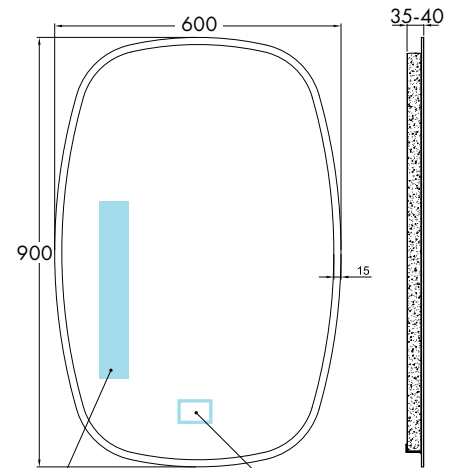

## LED MIRROR

Click or scan for  
installation manual

PRODUCT CODE

TU60D

MEASUREMENTS		INSTALLATION
WIDTH	600mm	Wall mount (Split batten system)
HEIGHT	900mm	Plug-in (Recessed GPO recommended)
DEPTH	35-40mm	Input voltage: 220-240v 50/60Hz

CONTROL OPTIONS	Code
Touch sensor with guide light	C1
Hand wave sensor within 9cm	C2

Touch Sensor Hand Wave Sensor

OPTIONAL ADD-ONS	Code
Bluetooth Speakers	BT
Mirage Magnifier	AMX5MW

Bluetooth Speakers Mirage Magnifier

### LIGHTING SPECIFICATIONS

- Seamless LED lighting
- Superior colour rendering: CRI 90
- High-density design: 240 LEDs/m
- LED Lifetime >54,000h L80
- Adjustable colour temperature: CCT 2700K – 6500K
- Up to 12w per metre
- High efficacy, up to 1182 lumens per metre

Mirage magnifier attachment zone (where applicable)  
Control location

Turo also available in 1100x700mm, 1400x900mm