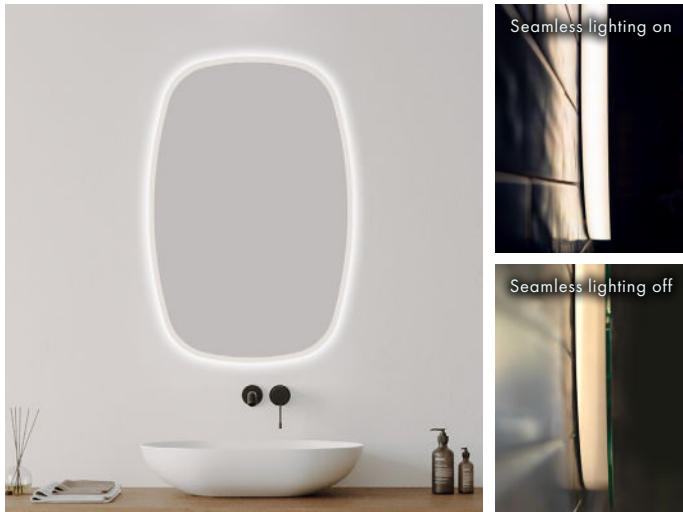

## LED MIRROR

Click or scan for  
installation manual

PRODUCT CODE

TU60D

MEASUREMENTS		INSTALLATION
WIDTH	600mm	Wall mount (Split batten system)
HEIGHT	900mm	Plug-in (Recessed GPO recommended)
DEPTH	35-40mm	Input voltage: 220-240v 50/60Hz