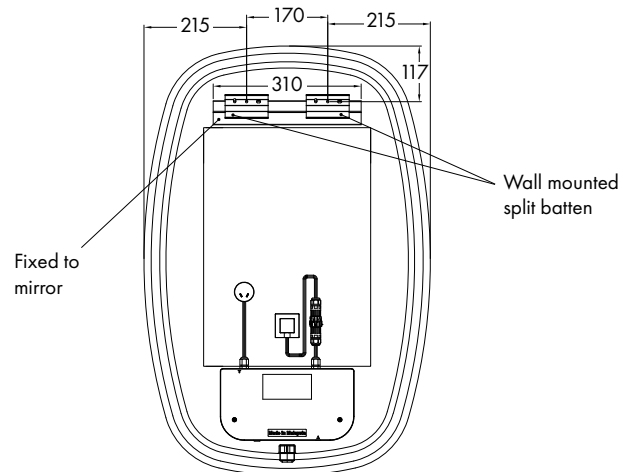

## LED MIRROR

Click or scan for  
installation manual

PRODUCT CODE

TU60D

MEASUREMENTS		INSTALLATION
WIDTH	600mm	Wall mount (Split batten system)
HEIGHT	900mm	Plug-in (Recessed GPO recommended)
DEPTH	35-40mm	Input voltage: 220-240v 50/60Hz

### LIGHTING SPECIFICATIONS

- Seamless LED lighting
- Superior colour rendering: CRI 90
- High-density design: 240 LEDs/m
- LED Lifetime >54,000h L80
- Adjustable colour temperature: CCT 2700K – 6500K
- Up to 12w per metre
- High efficacy, up to 1182 lumens per metre

### GENERAL SPECIFICATION

- 5mm Guardian Glass UltraMirror® Plus
- Demister
- 1 hour power saving cut off
- RCM certified IP44 rated ModuBox®
- Up to 600mm cord length
- Modular construction for simplified servicing and longevity
- Form 15 compliant
- Dual lit
- Clear Edge
- Australian made & designed

Mirage magnifier attachment zone (where applicable)  
Control location

Turo also available in 1100x700mm, 1400x900mm