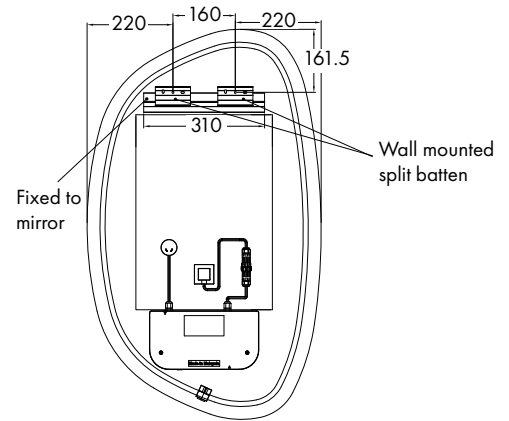

TERRA 600

LED MIRROR

Click or scan for
installation manual

PRODUCT CODE

TE60D

MEASUREMENTS		INSTALLATION
WIDTH	600mm	Wall mount (Split batten system)
HEIGHT	1000mm	Plug-in (Recessed GPO recommended)
DEPTH	35-40mm	Input voltage: 220-240v 50/60Hz

CONTROL OPTIONS	Code
Touch sensor with guide light	C1
Hand wave sensor within 9cm	C2

OPTIONAL ADD-ONS	Code
Bluetooth Speakers	BT
Mirage Magnifier	AMX5MW

LIGHTING SPECIFICATIONS

- Seamless LED lighting
- Superior colour rendering: CRI 90
- High-density design: 240 LEDs/m
- LED Lifetime >54,000h L80
- Adjustable colour temperature: CCT 2700K – 6500K
- Up to 12w per metre
- High efficacy, up to 1182 lumens per metre

GENERAL SPECIFICATION

- 5mm Guardian Glass UltraMirror® Plus
- Demister
- 1 hour power saving cut off
- RCM certified IP44 rated ModuBox®
- Up to 600mm cord length
- Modular construction for simplified servicing and longevity
- Form 15 compliant
- Backlit
- Australian made & designed

www.remer.com.au

ModuBox®

Sizes are in mm and nominal and should be checked prior to installation. Actual colours may vary so please check colour samples before ordering. Installation is acceptance of our products. Installation of faulty, warped, chipped or damaged products will void our warranty. Mirage attachment zone may vary, mirror will arrive with stickers showing exact attachment zone. Made-to-order cannot be cancelled, altered, exchanged or refunded unless faulty or damaged. 5 year replacement warranty excludes Mirage magnifier, see website for full terms.