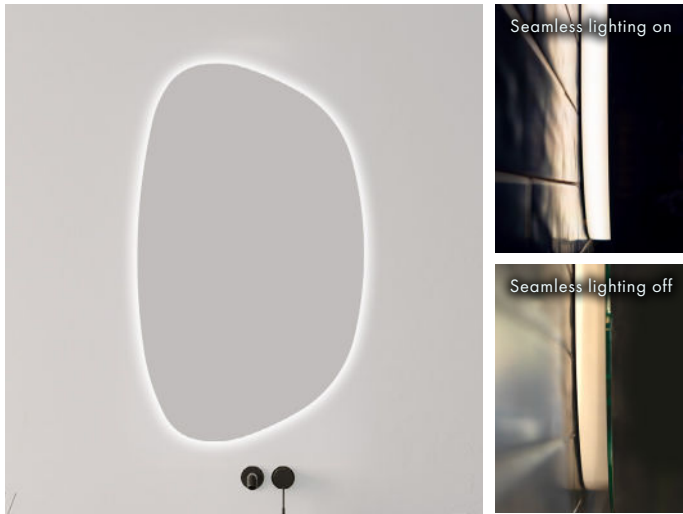

TERRA 600

LED MIRROR

Click or scan for
installation manual

PRODUCT CODE

TE60D

MEASUREMENTS		INSTALLATION
WIDTH	600mm	Wall mount (Split batten system)
HEIGHT	1000mm	Plug-in (Recessed GPO recommended)
DEPTH	35-40mm	Input voltage: 220-240v 50/60Hz

CONTROL OPTIONS	Code
Touch sensor with guide light	C1
Hand wave sensor within 9cm	C2

OPTIONAL ADD-ONS	Code
Bluetooth Speakers	BT
Mirage Magnifier	AMX5MW

LIGHTING SPECIFICATIONS

- Seamless LED lighting
- Superior colour rendering: CRI 90
- High-density design: 240 LEDs/m
- LED Lifetime >54,000h L80
- Adjustable colour temperature: CCT 2700K – 6500K
- Up to 12w per metre
- High efficacy, up to 1182 lumens per metre