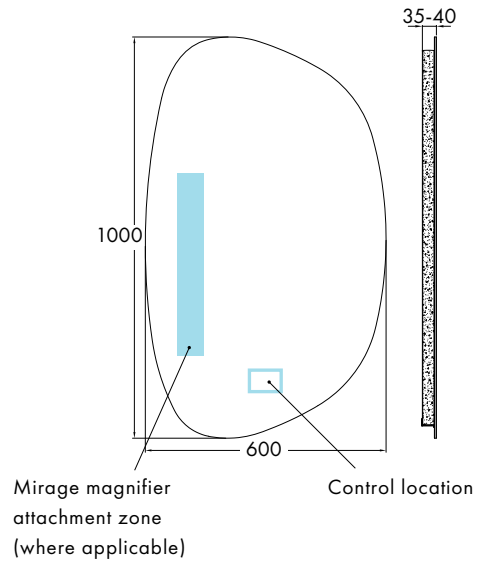

TERRA 600

LED MIRROR

Click or scan for
installation manual

PRODUCT CODE

TE60D

MEASUREMENTS		INSTALLATION
WIDTH	600mm	Wall mount (Split batten system)
HEIGHT	1000mm	Plug-in (Recessed GPO recommended)
DEPTH	35-40mm	Input voltage: 220-240v 50/60Hz

CONTROL OPTIONS	Code
Touch sensor with guide light	C1
Hand wave sensor within 9cm	C2

OPTIONAL ADD-ONS	Code
Bluetooth Speakers	BT
Mirage Magnifier	AMX5MW

LIGHTING SPECIFICATIONS

- Seamless LED lighting
- Superior colour rendering: CRI 90
- High-density design: 240 LEDs/m
- LED Lifetime >54,000h L80
- Adjustable colour temperature: CCT 2700K – 6500K
- Up to 12w per metre
- High efficacy, up to 1182 lumens per metre

GENERAL SPECIFICATION

- 5mm Guardian Glass UltraMirror® Plus
- Demister
- 1 hour power saving cut off
- RCM certified IP44 rated ModuBox®
- Up to 600mm cord length
- Modular construction for simplified servicing and longevity
- Form 15 compliant
- Backlit
- Australian made & designed