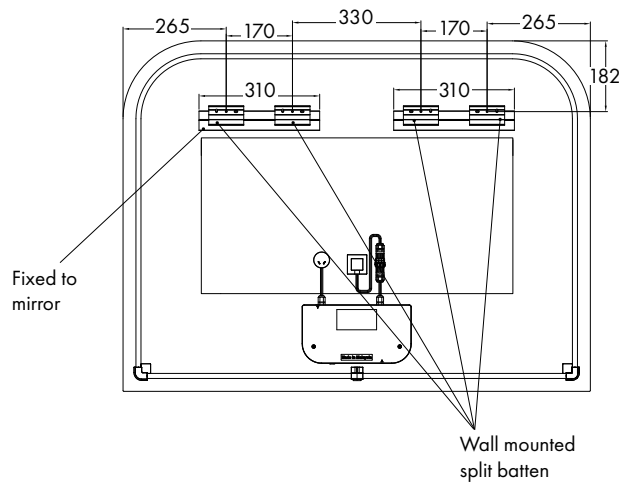

COVE 1200

LED MIRROR

PRODUCT CODE

CVE120D

MEASUREMENTS		INSTALLATION
WIDTH	1200mm	Wall mount (Split batten system)
HEIGHT	900mm	Plug-in (Recessed GPO recommended)
DEPTH	35-40mm	Input voltage: 220-240v 50/60Hz

CONTROL OPTIONS	Code		
Touch sensor with guide light	C1		
Hand wave sensor within 9cm	C2		
OPTIONAL ADD-ONS			
Bluetooth Speakers	BT		
Mirage Magnifier	AMX5MW		

LIGHTING SPECIFICATIONS
Seamless LED lighting
Superior colour rendering: CRI 90
High-density design: 240 LEDs/m
LED Lifetime >54,000h L80
Adjustable colour temperature: CCT 2700K – 6500K
Up to 12w per metre
High efficacy, up to 1182 lumens per metre

GENERAL SPECIFICATION
5mm Guardian Glass UltraMirror® Plus
Demister
1 hour power saving cut off
RCM certified IP44 rated ModuBox®
Up to 600mm cord length
Modular construction for simplified servicing and longevity
Form 15 compliant
Backlit
Australian made & designed

Cove also available in 600x800mm, 750x800mm, 900x900mm

- CLEANING AND MAINTENANCE TIPS**
- Please clean mirror surface with a mixture of 10% methylated spirits and 90% water and use a soft micro-fibre cloth/chamois.
 - Dry off mirror edges.
 - Wipe off wall water spillages immediately.
 - DO NOT Use any abrasive, acidic or alkaline based solvents or cleaners. Avoid sharp objects and keep heat and hot objects away from all surfaces of any Remer products.
 - Please contact us for spart parts enquiries.