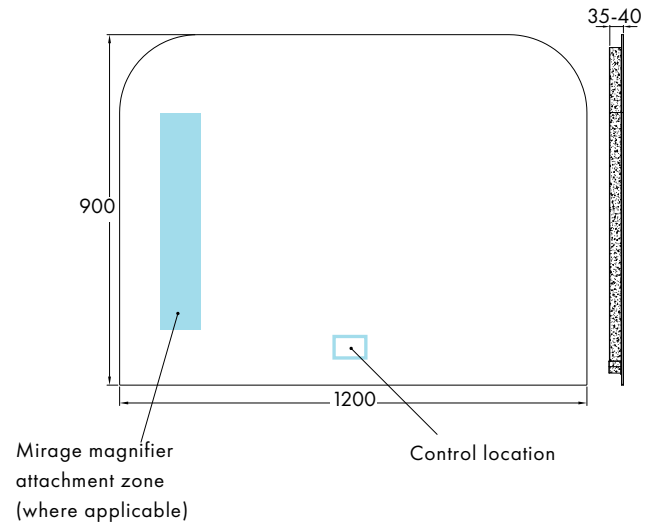

COVE 1200

LED MIRROR

PRODUCT CODE

CVE120D

MEASUREMENTS		INSTALLATION
WIDTH	1200mm	Wall mount (Split batten system)
HEIGHT	900mm	Plug-in (Recessed GPO recommended)
DEPTH	35-40mm	Input voltage: 220-240v 50/60Hz

CONTROL OPTIONS	Code		
Touch sensor with guide light	C1		
Hand wave sensor within 9cm	C2		
OPTIONAL ADD-ONS			
Bluetooth Speakers	BT		
Mirage Magnifier	AMX5MW		

LIGHTING SPECIFICATIONS
Seamless LED lighting
Superior colour rendering: CRI 90
High-density design: 240 LEDs/m
LED Lifetime >54,000h L80
Adjustable colour temperature: CCT 2700K – 6500K
Up to 12w per metre
High efficacy, up to 1182 lumens per metre

GENERAL SPECIFICATION
5mm Guardian Glass UltraMirror® Plus
Demister
1 hour power saving cut off
RCM certified IP44 rated ModuBox®
Up to 600mm cord length
Modular construction for simplified servicing and longevity
Form 15 compliant
Backlit
Australian made & designed

Cove also available in 600x800mm, 750x800mm, 900x900mm

- CLEANING AND MAINTENANCE TIPS**
- Please clean mirror surface with a mixture of 10% methylated spirits and 90% water and use a soft micro-fibre cloth/chamois.
 - Dry off mirror edges.
 - Wipe off wall water spillages immediately.
 - DO NOT Use any abrasive, acidic or alkaline based solvents or cleaners. Avoid sharp objects and keep heat and hot objects away from all surfaces of any Remer products.
 - Please contact us for spart parts enquiries.