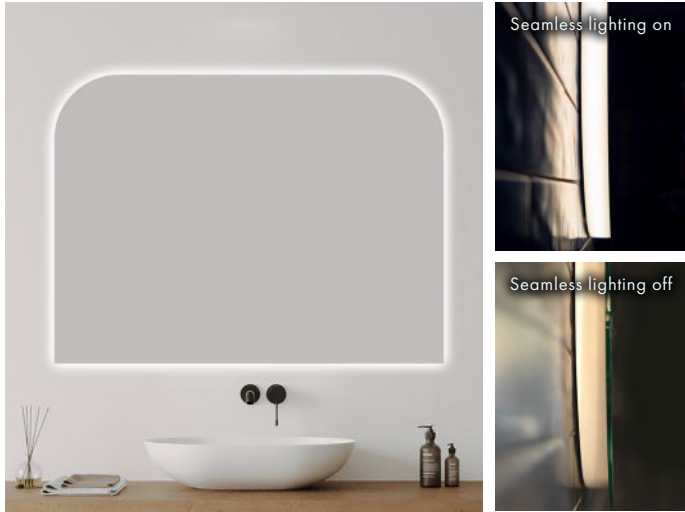

COVE 1200

LED MIRROR

PRODUCT CODE

CVE120D

MEASUREMENTS		INSTALLATION
WIDTH	1200mm	Wall mount (Split batten system)
HEIGHT	900mm	Plug-in (Recessed GPO recommended)
DEPTH	35-40mm	Input voltage: 220-240v 50/60Hz

CONTROL OPTIONS	Code		
Touch sensor with guide light	C1		
Hand wave sensor within 9cm	C2		
OPTIONAL ADD-ONS			
Bluetooth Speakers	BT		
Mirage Magnifier	AMX5MW		

LIGHTING SPECIFICATIONS
Seamless LED lighting
Superior colour rendering: CRI 90
High-density design: 240 LEDs/m
LED Lifetime >54,000h L80
Adjustable colour temperature: CCT 2700K – 6500K
Up to 12w per metre
High efficacy, up to 1182 lumens per metre

Cove also available in 600x800mm, 750x800mm, 900x900mm

- CLEANING AND MAINTENANCE TIPS**
- Please clean mirror surface with a mixture of 10% methylated spirits and 90% water and use a soft micro-fibre cloth/chamois.
 - Dry off mirror edges.
 - Wipe off wall water spillages immediately.
 - DO NOT Use any abrasive, acidic or alkaline based solvents or cleaners. Avoid sharp objects and keep heat and hot objects away from all surfaces of any Remer products.
 - Please contact us for spart parts enquiries.