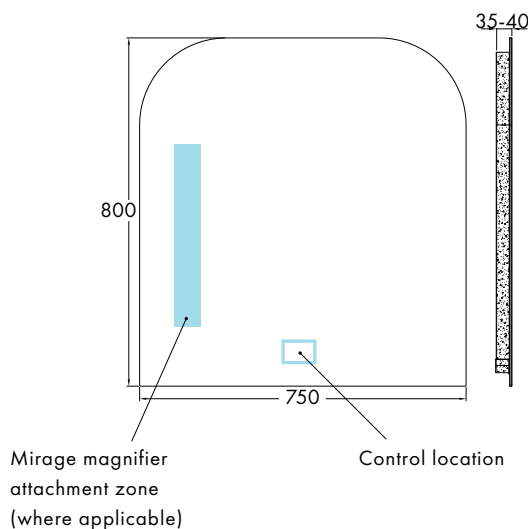

COVE 750

LED MIRROR

PRODUCT CODE

CVE75D

MEASUREMENTS		INSTALLATION
WIDTH	750mm	Wall mount (Split batten system)
HEIGHT	800mm	Plug-in (Recessed GPO recommended)
DEPTH	35-40mm	Input voltage: 220-240v 50/60Hz

CONTROL OPTIONS	Code		
Touch sensor with guide light	C1		
Hand wave sensor within 9cm	C2		
OPTIONAL ADD-ONS			
Bluetooth Speakers	BT		
Mirage Magnifier	AMX5MW		

LIGHTING SPECIFICATIONS
Seamless LED lighting
Superior colour rendering: CRI 90
High-density design: 240 LEDs/m
LED Lifetime >54,000h L80
Adjustable colour temperature: CCT 2700K – 6500K
Up to 12w per metre
High efficacy, up to 1182 lumens per metre

GENERAL SPECIFICATION
5mm Guardian Glass UltraMirror® Plus
Demister
1 hour power saving cut off
RCM certified IP44 rated ModuBox®
Up to 600mm cord length
Modular construction for simplified servicing and longevity
Form 15 compliant
Backlit
Australian made & designed

Cove also available in 600x800mm, 900x900mm, 1200x900mm

CLEANING AND MAINTENANCE TIPS

Please clean mirror surface with a mixture of 10% methylated spirits and 90% water and use a soft micro-fibre cloth/ chamois.