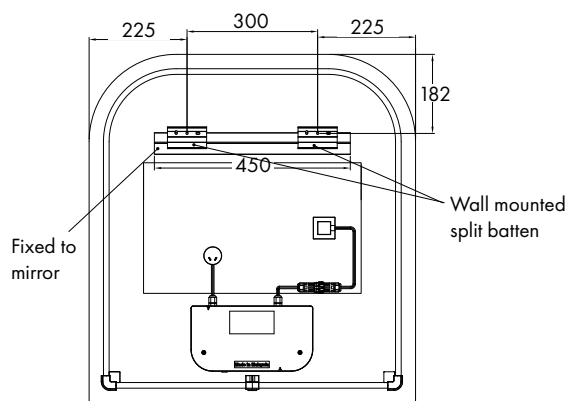

COVE 750

LED MIRROR

PRODUCT CODE

CVE75D

MEASUREMENTS		INSTALLATION
WIDTH	750mm	Wall mount (Split batten system)
HEIGHT	800mm	Plug-in (Recessed GPO recommended)
DEPTH	35-40mm	Input voltage: 220-240v 50/60Hz

CONTROL OPTIONS	Code		
Touch sensor with guide light	C1		
Hand wave sensor within 9cm	C2		
OPTIONAL ADD-ONS			
Bluetooth Speakers	BT		
Mirage Magnifier	AMX5MW		

LIGHTING SPECIFICATIONS
Seamless LED lighting
Superior colour rendering: CRI 90
High-density design: 240 LEDs/m
LED Lifetime >54,000h L80
Adjustable colour temperature: CCT 2700K – 6500K
Up to 12w per metre
High efficacy, up to 1182 lumens per metre