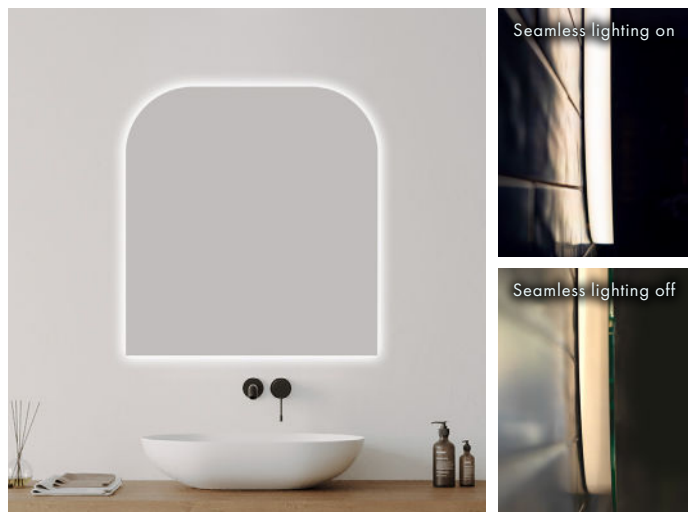

COVE 750

LED MIRROR

PRODUCT CODE

CVE75D

MEASUREMENTS		INSTALLATION
WIDTH	750mm	Wall mount (Split batten system)
HEIGHT	800mm	Plug-in (Recessed GPO recommended)
DEPTH	35-40mm	Input voltage: 220-240v 50/60Hz

CONTROL OPTIONS	Code		
Touch sensor with guide light	C1		
Hand wave sensor within 9cm	C2		
OPTIONAL ADD-ONS			
Bluetooth Speakers	BT		
Mirage Magnifier	AMX5MW		

LIGHTING SPECIFICATIONS
Seamless LED lighting
Superior colour rendering: CRI 90
High-density design: 240 LEDs/m
LED Lifetime >54,000h L80
Adjustable colour temperature: CCT 2700K – 6500K
Up to 12w per metre
High efficacy, up to 1182 lumens per metre